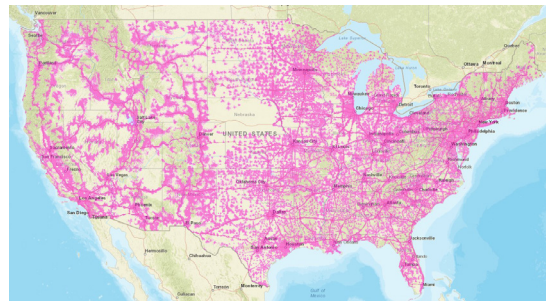

Why Choose InternetAnywhere®

Top Reasons To Go With InternetAnywhere

1. InternetAnywhere does not require a contract. With a month-to-month plan you can start and stop service as you need, so you don't pay for the months when you aren't using it.
2. Our Akative Nationwide Unlimited™ data plan is capped at 300 GB/month – far more than other competing plans.
3. InternetAnywhere is a complete solution, including both the hardware and the data.
4. Use InternetAnywhere while on-the-go and when you're parked. Other solutions such as T-Mobile Home Internet are for fixed locations only (not meant for RVs), or providers like Starlink will deactivate your service if you attempt to use it while driving.
5. Install/setup InternetAnywhere once and forget about it. Other solutions require you to install/setup hardware at each campsite.
6. InternetAnywhere is compatible with TV streaming services such as FireTV and AppleTV.
7. InternetAnywhere is backed by a U.S.-based support team that can be contacted should you need help.
8. With data coverage through Verizon, InternetAnywhere has the largest 4G LTE data coverage in the U.S. compared to the other top 4G LTE providers.

InternetAnywhere With Verizon 4G LTE Data Coverage

AT&T 4G LTE Data Coverage

T-Mobile 4G LTE Data Coverage

Email sales@akative.com or call 866-950-3392 to get InternetAnywhere for your RV today!