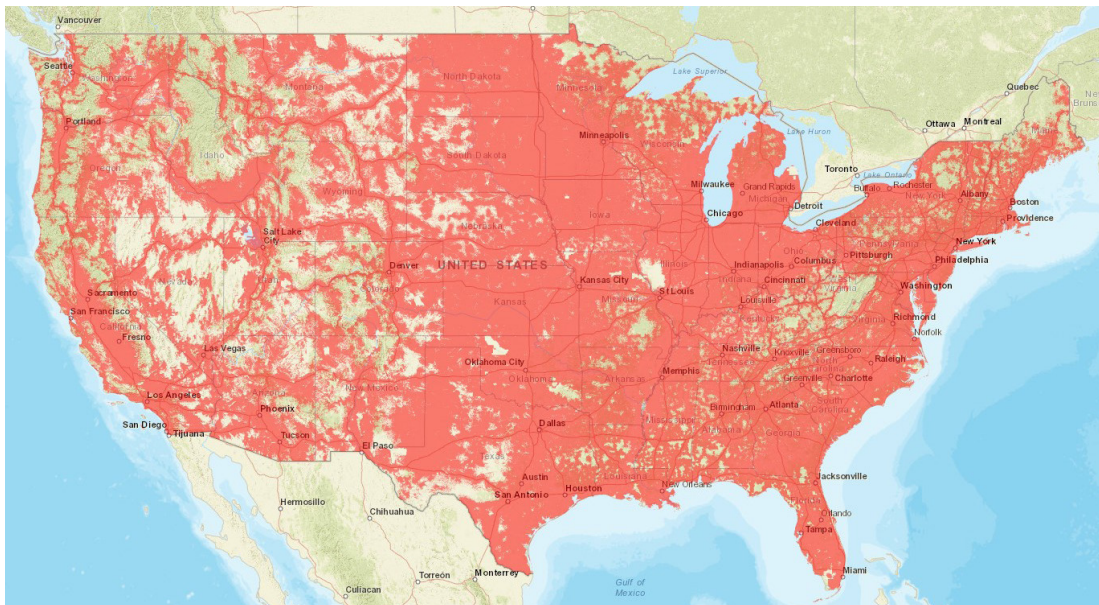

Why Choose InternetAnywhere®

Top Reasons To Go With InternetAnywhere

1. InternetAnywhere does not require a contract. With a month-to-month plan you can start and stop service as you need, so you don't pay for the months when you aren't using it.
2. Our Akative Nationwide Unlimited™ data plan is capped at 300 GB/month – far more than other competing plans.
3. InternetAnywhere is a complete solution, including both the hardware and the data.
4. Use InternetAnywhere while on-the-go and when you're parked. Other solutions such as T-Mobile Home Internet are for fixed locations only (not meant for RVs), or providers like Starlink will deactivate your service if you attempt to use it while driving.
5. Install/setup InternetAnywhere once and forget about it. Other solutions require you to install/setup hardware at each campsite.
6. InternetAnywhere is compatible with TV streaming services such as FireTV and AppleTV.
7. InternetAnywhere is backed by a U.S.-based support team that can be contacted should you need help.
8. With data coverage through Verizon, InternetAnywhere has the largest 4G LTE data coverage in the U.S. compared to the other top 4G LTE providers.

InternetAnywhere With Verizon 4G LTE Data Coverage