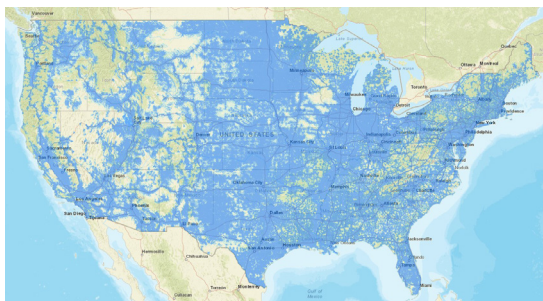

AT&T 4G LTE Data Coverage